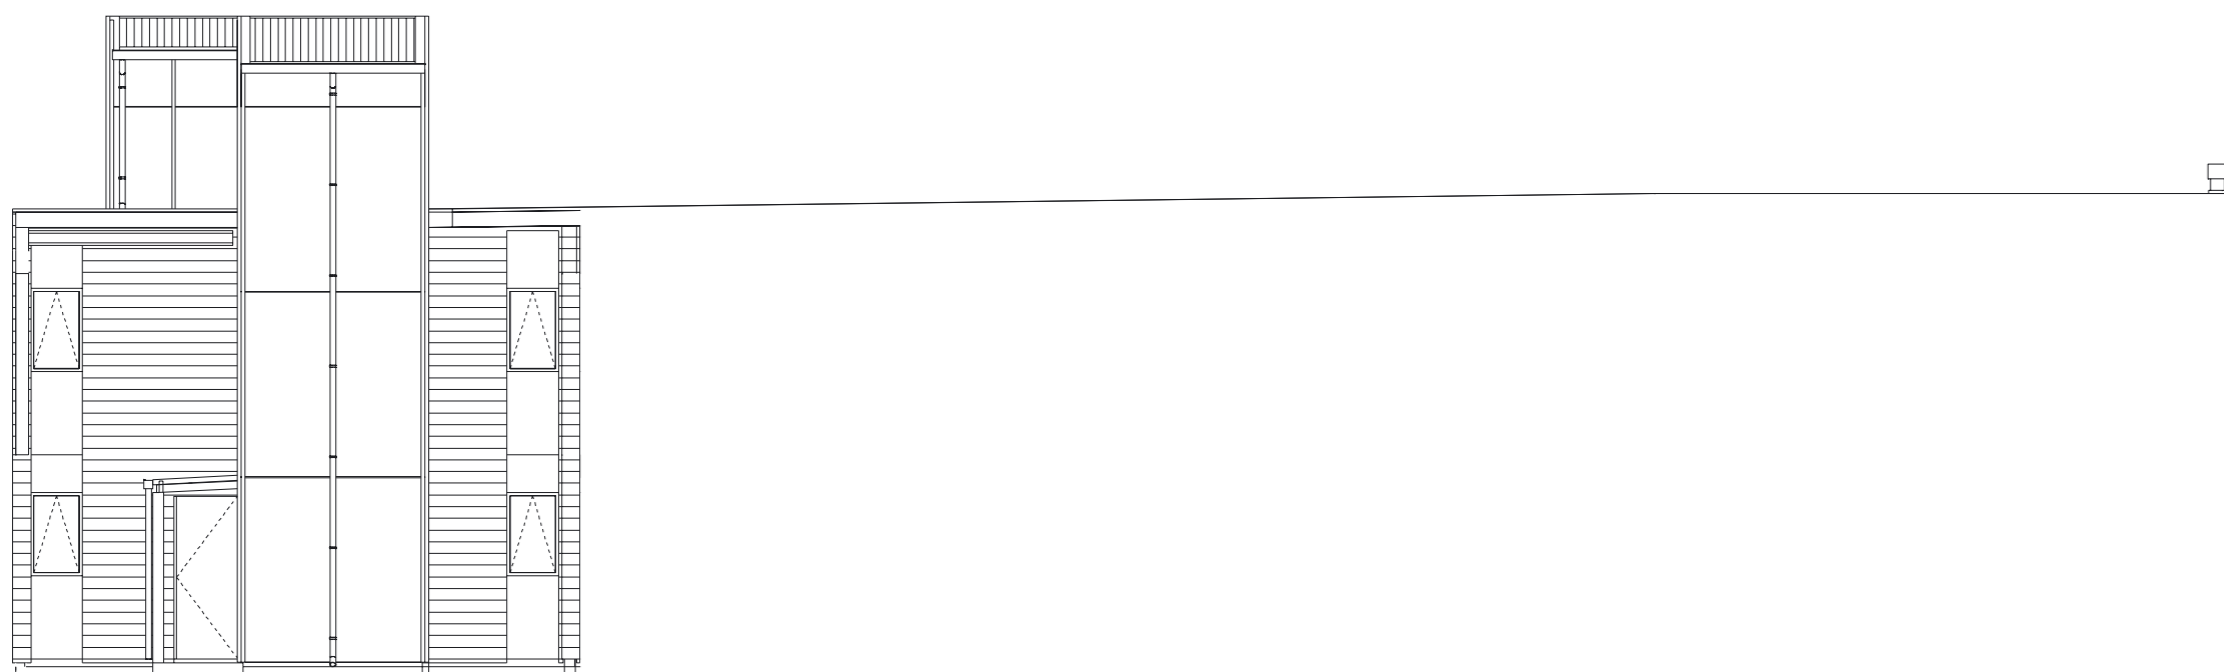

BLUEWATER FLOOR PLANS

GROUND FLOOR

ONE BEDROOM LAKE HOUSE option 2 - 68m<sup>2</sup>

**BLUEWATER**  
RESORT LAKE TEKAPO

ONE-BEDROOM LAKE HOUSE - OPTION 2

UNIT	BED/BATH	SQ METRES	KEY	BLOCK
8.01	1/1	68	1	A
8.06	1/1	68	1	B
8.11	1/1	68	1	C
8.16	1/1	68	1	E

SCALE 1:100 DATE : 02.12.04

Stated gross floor area are approximate measurements and are subject to change in accordance with this agreement for sale.

**BLUEWATER**  
RESORT LAKE TEKAPO

BLUEWATER FLOOR PLANS

NORTH ELEVATION

SOUTH ELEVATION

ONE BEDROOM LAKE HOUSE option 2 - 68m<sup>2</sup>

SCALE 1:100 DATE : 02.12.04

Stated gross floor area are approximate measurements and are subject to change in accordance with this agreement for sale.