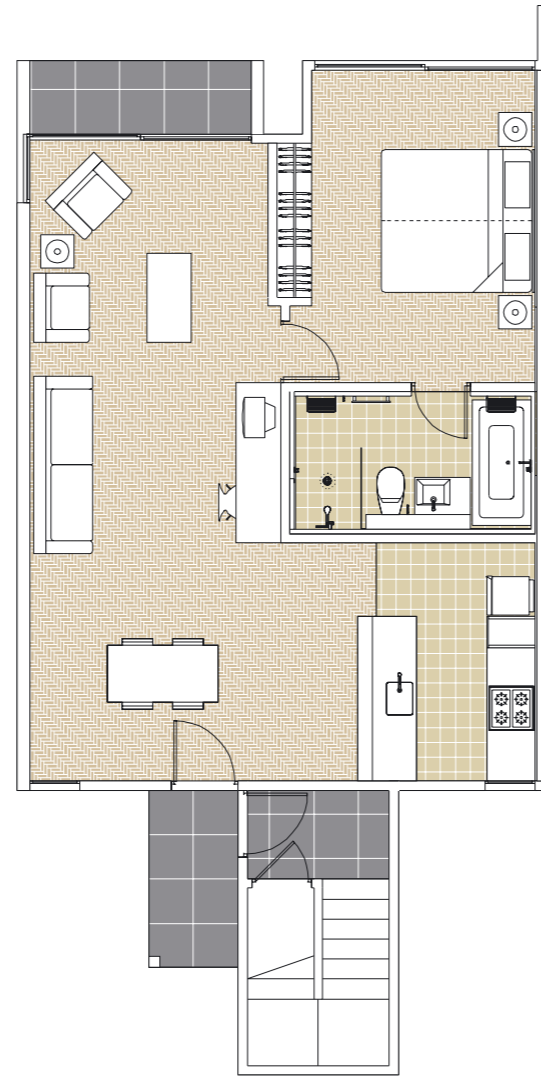

BLUEWATER FLOOR PLANS

GROUND FLOOR

ONE BEDROOM LAKE HOUSE option 2 - 68m<sup>2</sup>

**BLUEWATER**  
RESORT LAKE TEKAPO

ONE-BEDROOM LAKE HOUSE - OPTION 2

UNIT	BED/BATH	SQ METRES	KEY	BLOCK
8.01	1/1	68	1	A
8.06	1/1	68	1	B
8.11	1/1	68	1	C
8.16	1/1	68	1	E

SCALE 1:100 DATE : 02.12.04

Stated gross floor area are approximate measurements and are subject to change in accordance with this agreement for sale.

**BLUEWATER**  
RESORT LAKE TEKAPO

BLUEWATER FLOOR PLANS

NORTH ELEVATION

SOUTH ELEVATION

ONE BEDROOM LAKE HOUSE option 2 - 68m<sup>2</sup>

SCALE 1:100 DATE : 02.12.04

Stated gross floor area are approximate measurements and are subject to change in accordance with this agreement for sale.