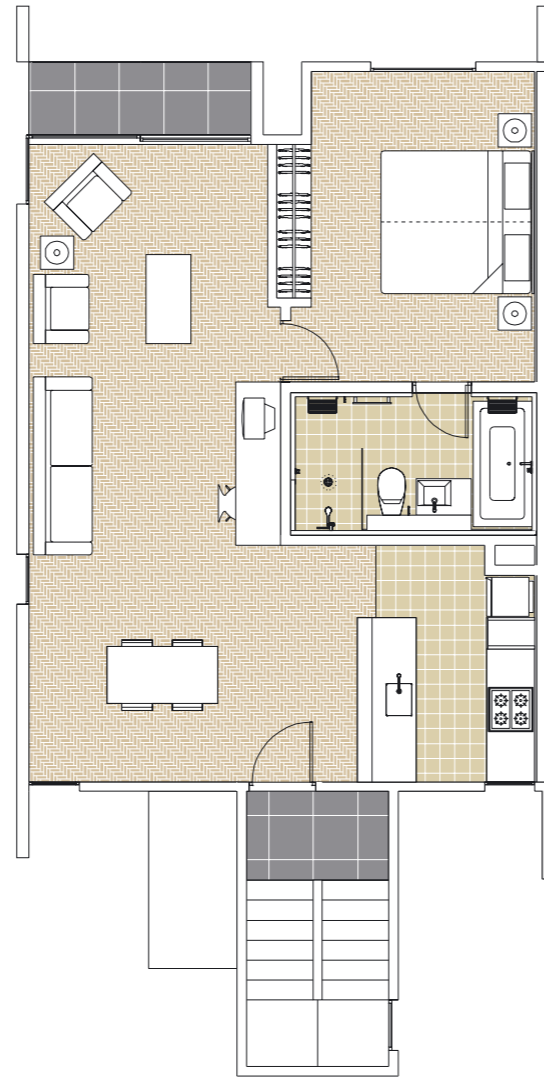

BLUEWATER FLOOR PLANS

FIRST FLOOR

ONE BEDROOM LAKE HOUSE option 2 - 68m²

BLUEWATER
RESORT LAKE TEKAPO

ONE-BEDROOM LAKE HOUSE - OPTION 2

UNIT	BED/BATH	SQ METRES	KEY	BLOCK
8.01A	1/1	68	1	A
8.06A	1/1	68	1	B
8.11A	1/1	68	1	C
8.16A	1/1	68	1	E

SCALE 1:100 DATE : 02.12.04

Stated gross floor area are approximate measurements and are subject to change in accordance with this agreement for sale.

BLUEWATER
RESORT LAKE TEKAPŌ

BLUEWATER FLOOR PLANS

NORTH ELEVATION

SOUTH ELEVATION

ONE BEDROOM LAKE HOUSE option 2 - 68m²

SCALE 1:100 DATE : 02.12.04

Stated gross floor area are approximate measurements and are subject to change in accordance with this agreement for sale.