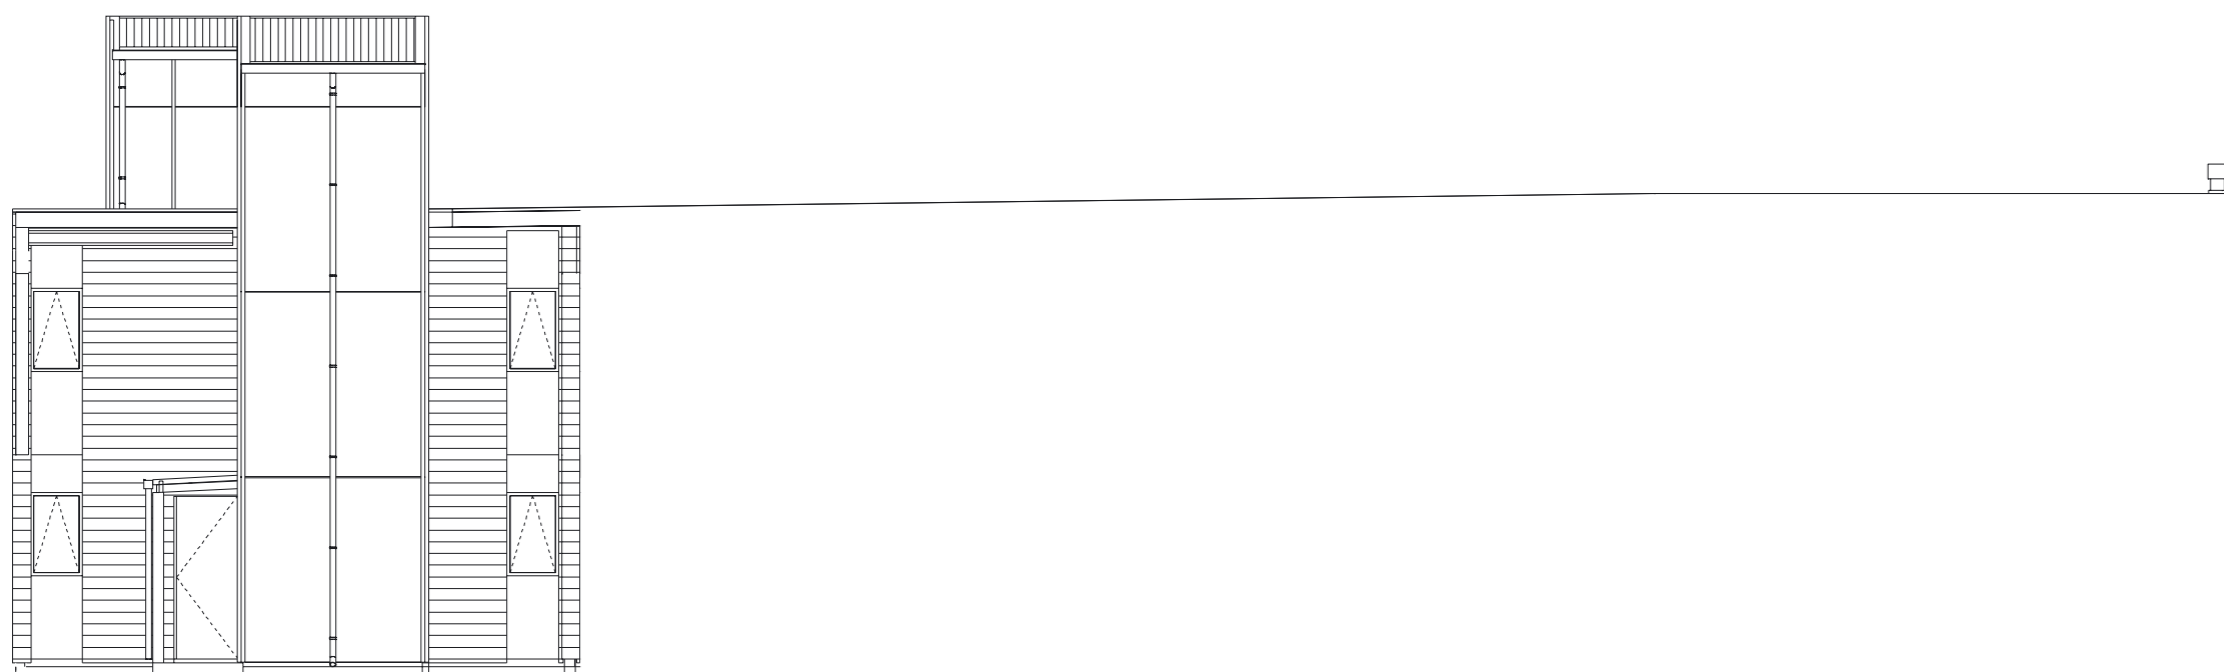

BLUEWATER FLOOR PLANS

FIRST FLOOR

ONE BEDROOM LAKE HOUSE option 2 - 68m²

BLUEWATER
RESORT LAKE TEKAPO

ONE-BEDROOM LAKE HOUSE - OPTION 2

UNIT	BED/BATH	SQ METRES	KEY	BLOCK
8.01A	1/1	68	1	A
8.06A	1/1	68	1	B
8.11A	1/1	68	1	C
8.16A	1/1	68	1	E

SCALE 1:100 DATE : 02.12.04

Stated gross floor area are approximate measurements and are subject to change in accordance with this agreement for sale.

BLUEWATER
RESORT LAKE TEKAPŌ

BLUEWATER FLOOR PLANS

NORTH ELEVATION

SOUTH ELEVATION

ONE BEDROOM LAKE HOUSE option 2 - 68m²

SCALE 1:100 DATE : 02.12.04

Stated gross floor area are approximate measurements and are subject to change in accordance with this agreement for sale.