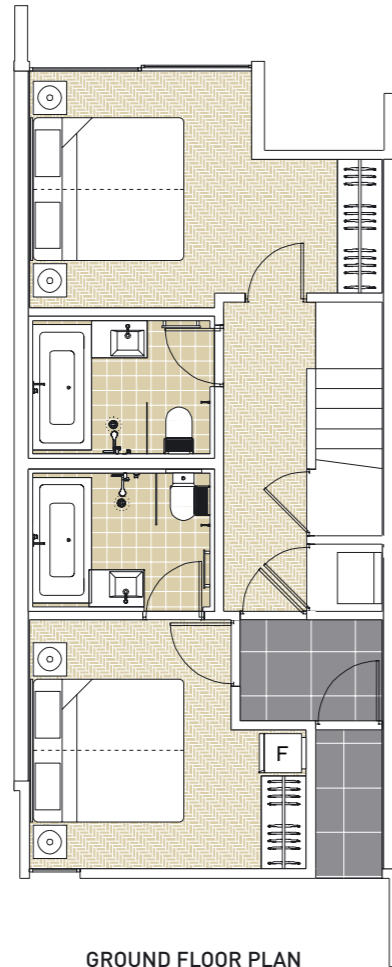

BLUEWATER FLOOR PLANS

TWO BEDROOM LAKE HOUSE

TWO BEDROOM LAKE HOUSE - 110m²

UNIT	BED/BATH	SQ METRES	KEY	BLOCK
3.04	2/2	110	2	P
3.05	2/2	110	2	P
3.06	2/2	110	2	P
3.07	2/2	110	2	O
3.08	2/2	110	2	O
3.09	2/2	110	2	O
3.10	2/2	110	2	O
4.04	2/2	110	2	M
4.05	2/2	110	2	M
4.06	2/2	110	2	M
4.07	2/2	110	2	M
4.08	2/2	110	2	M
4.09	2/2	110	2	M
4.10	2/2	110	2	M
4.11	2/2	110	2	M
5.01	2/2	110	2	J
5.02	2/2	110	2	J
5.03	2/2	110	2	J
5.04	2/2	110	2	J
5.05	2/2	110	2	J
6.06	2/2	110	2	G
6.07	2/2	110	2	G
6.08	2/2	110	2	G
6.09	2/2	110	2	G
7.01	2/2	110	2	F
7.02	2/2	110	2	F
7.03	2/2	110	2	F
7.04	2/2	110	2	F
8.02	2/2	110	2	A
8.03	2/2	110	2	A
8.04	2/2	110	2	A
8.07	2/2	110	2	B
8.08	2/2	110	2	B
8.09	2/2	110	2	B

SCALE 1:100 DATE : 02.12.04

Stated gross floor area are approximate measurements and are subject to change in accordance with this agreement for sale.

BLUEWATER
RESORT LAKE TEKAPO

BLUEWATER FLOOR PLANS

NORTH ELEVATION

SOUTH ELEVATION

TWO BEDROOM LAKE HOUSE - 110m²

SCALE 1:100 DATE : 02.12.04

Stated gross floor area are approximate measurements and are subject to change in accordance with this agreement for sale.