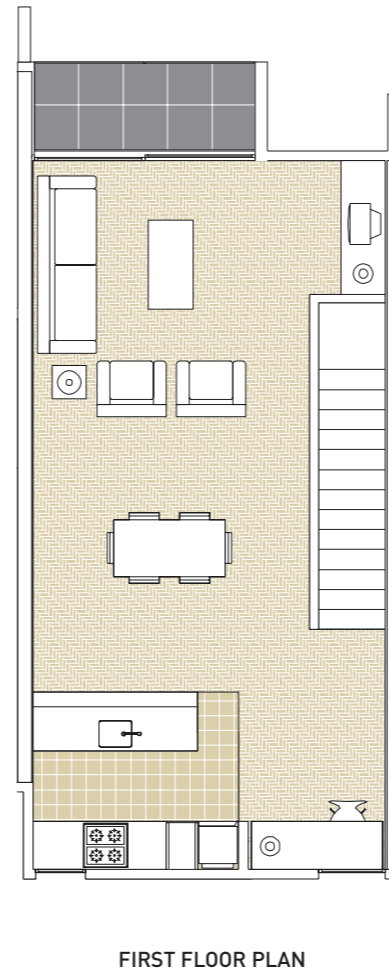

BLUEWATER FLOOR PLANS

TWO BEDROOM LAKE HOUSE

TWO BEDROOM LAKE HOUSE - 110m²

UNIT	BED/BATH	SQ METRES	KEY	BLOCK
3.04	2/2	110	2	P
3.05	2/2	110	2	P
3.06	2/2	110	2	P
3.07	2/2	110	2	O
3.08	2/2	110	2	O
3.09	2/2	110	2	O
3.10	2/2	110	2	O
4.04	2/2	110	2	M
4.05	2/2	110	2	M
4.06	2/2	110	2	M
4.07	2/2	110	2	M
4.08	2/2	110	2	M
4.09	2/2	110	2	M
4.10	2/2	110	2	M
4.11	2/2	110	2	M
5.01	2/2	110	2	J
5.02	2/2	110	2	J
5.03	2/2	110	2	J
5.04	2/2	110	2	J
5.05	2/2	110	2	J
6.06	2/2	110	2	G
6.07	2/2	110	2	G
6.08	2/2	110	2	G
6.09	2/2	110	2	G
7.01	2/2	110	2	F
7.02	2/2	110	2	F
7.03	2/2	110	2	F
7.04	2/2	110	2	F
8.02	2/2	110	2	A
8.03	2/2	110	2	A
8.04	2/2	110	2	A
8.07	2/2	110	2	B
8.08	2/2	110	2	B
8.09	2/2	110	2	B

SCALE 1:100 DATE : 02.12.04

Stated gross floor area are approximate measurements and are subject to change in accordance with this agreement for sale.

BLUEWATER
RESORT LAKE TEKAPO

BLUEWATER FLOOR PLANS

NORTH ELEVATION

SOUTH ELEVATION

TWO BEDROOM LAKE HOUSE - 110m²

SCALE 1:100 DATE : 02.12.04

Stated gross floor area are approximate measurements and are subject to change in accordance with this agreement for sale.