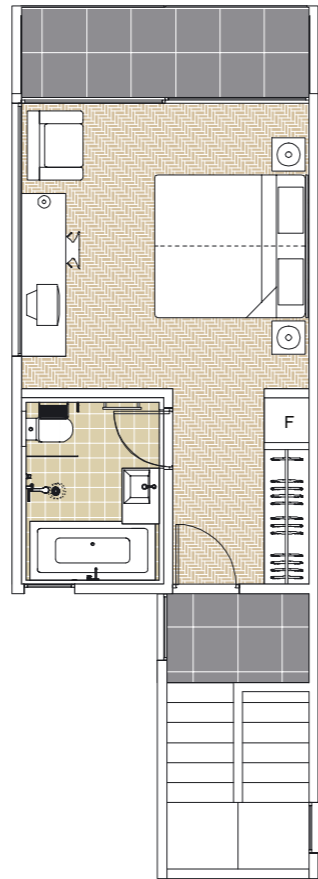

BLUEWATER FLOOR PLANS

STUDIO LAKE HOUSE - 36m²

STUDIO LAKE HOUSE

UNIT	BED/BATH	SQ METRES	KEY	BLOCK
8.01B	studio/1	36	1	A
8.06B	studio/1	36	1	B
8.11B	studio/1	36	1	C
8.16B	studio/1	36	1	E

SCALE 1:100 DATE : 02.12.04

Stated gross floor area are approximate measurements and are subject to change in accordance with this agreement for sale.